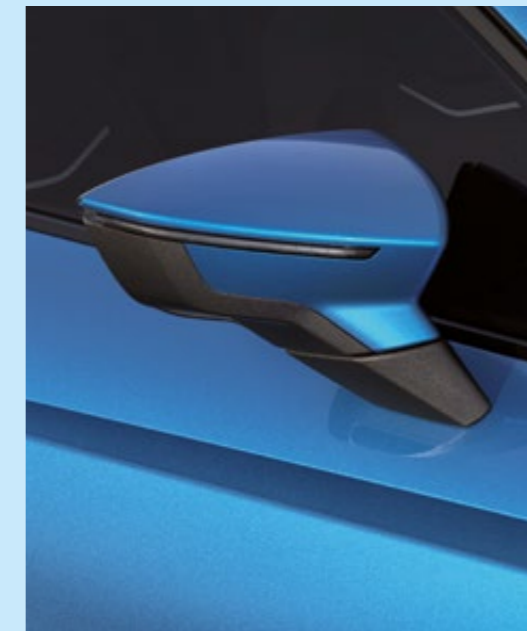

SAPPHIRE BLUE²

St XC FR

- R Reference
- St Style
- XC Xcellence
- FR FR
- Serial Serial
- Optional Optional

- ¹ Soft.
- ² Metallic.
- ³ Special Metallic.

- ⁴ Available as free option.
- ⁵ Only available for fleet customers (country by country).

Our global range of cars and product specifications varies from country to country. Please, visit your local SEAT website to know more about the product offer available for you.