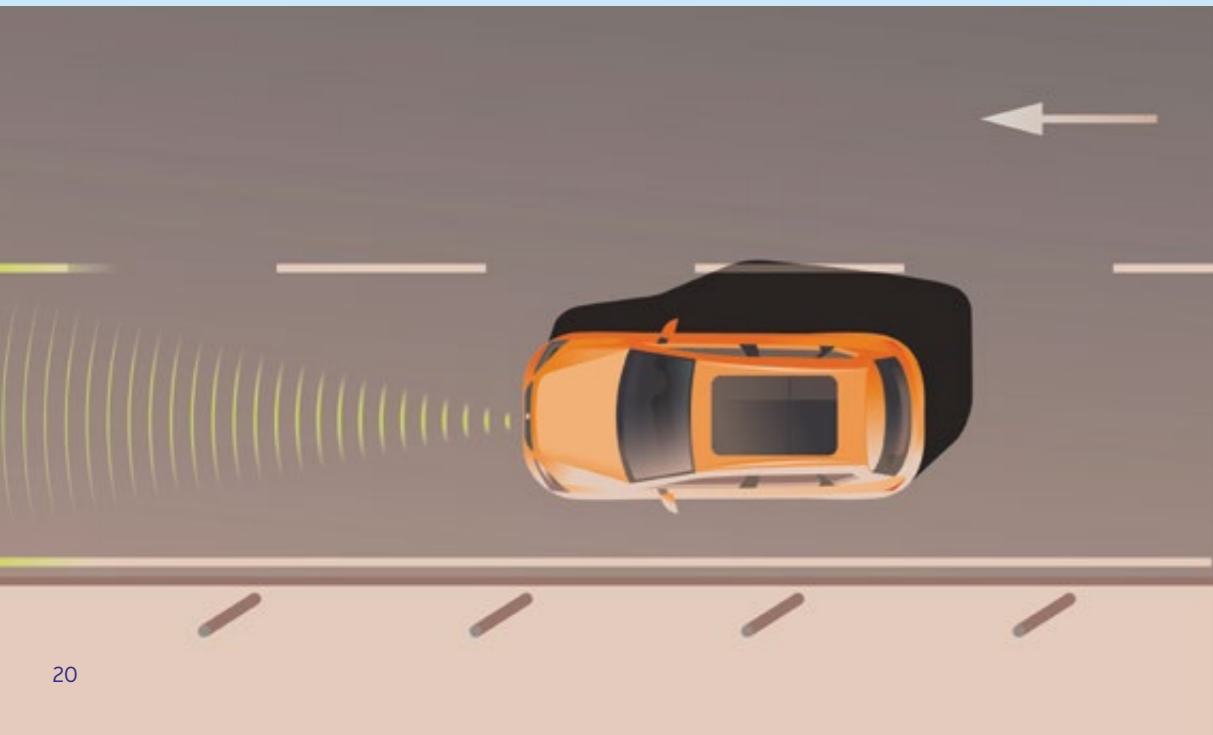

# Move without a care in the world

Don't sweat it, you're sorted. The SEAT Ibiza comes with innovative, drive-assist technology so you can focus on what's important - the fun stuff.

 **Lane Assist**  
Lock into the groove automatically. Lane Assist helps you stay in your intended lane of travel. If you start to drift, the system lets you know so you can correct course.