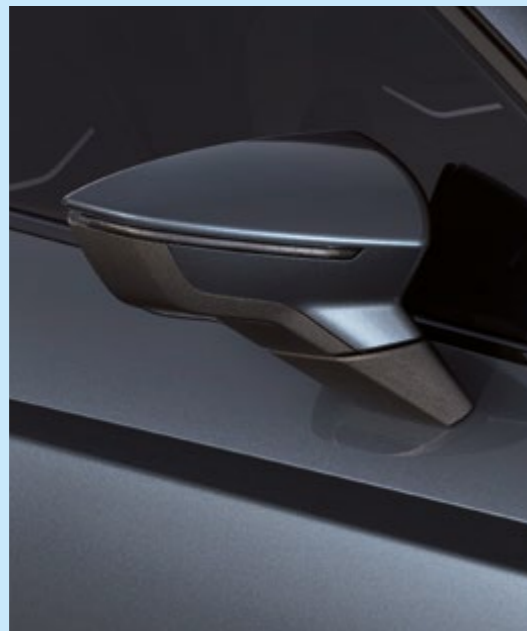

MAGNETIC TECH²

R St XC FR