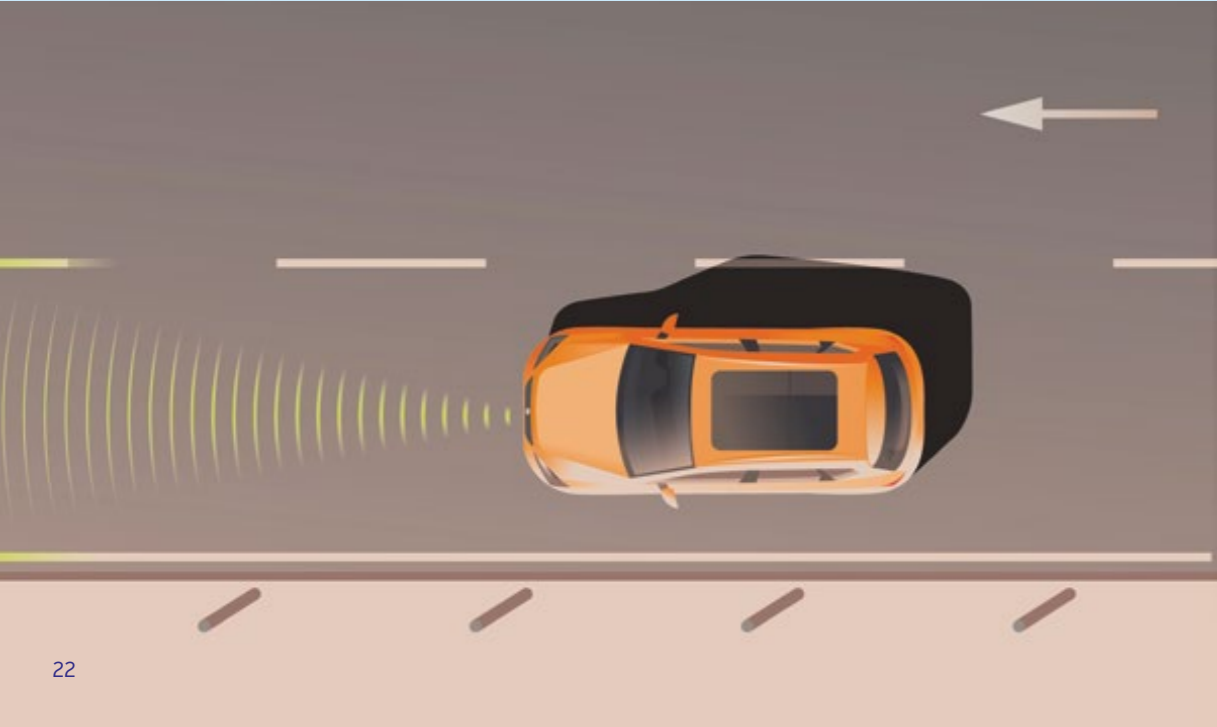

Move without a care in the world

Don't sweat it, you're sorted. The SEAT Ibiza comes with innovative, drive-assist technology so you can focus on what's important - the fun stuff.

Lane Assist
Lock into the groove automatically. Lane Assist helps you stay in your intended lane of travel. If you start to drift, the system lets you know so you can correct course.