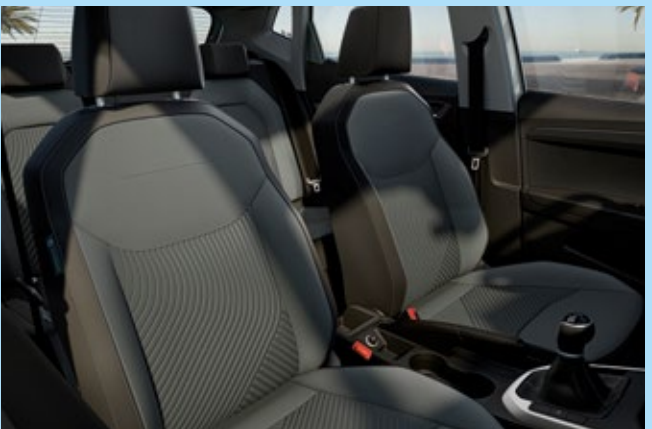

Environmentally conscious, contemporary cockpit
Your Ibiza Style's interior now comes upholstered in Calella SEAQUAL® Marine fabric with LABEL blue by BORGERS® carpets - two sustainable materials made using plastic collected from the sea.