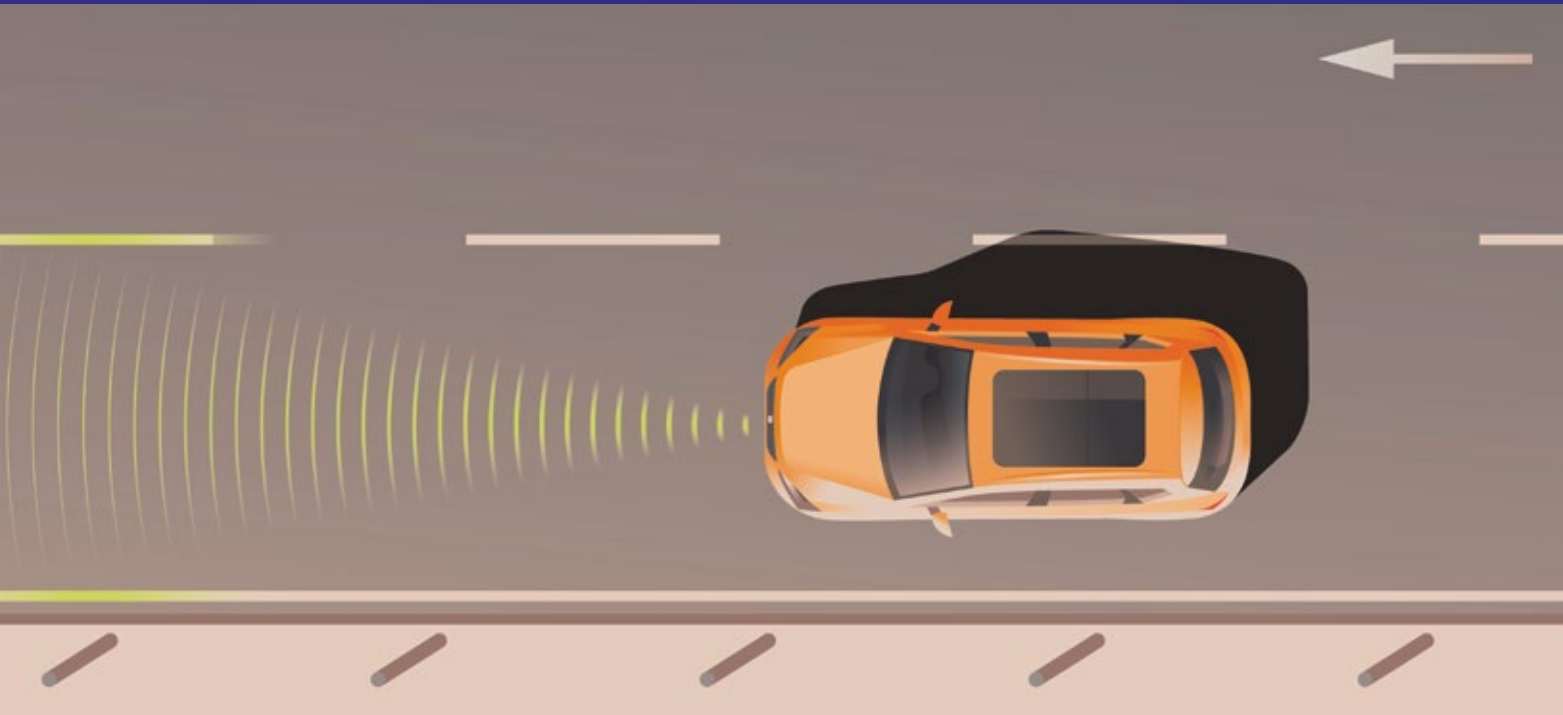

Move without a care in the world

Don't sweat it, you're sorted. The SEAT Ibiza comes with innovative, drive-assist technology so you can focus on what's important - the fun stuff.

Our global range of cars and product specifications varies from country to country. Please, visit your local SEAT website to know more about the product offer available for you.

Lane Assist
Lock into the groove automatically. Lane Assist helps you stay in your intended lane of travel. If you start to drift, the system lets you know so you can correct course.