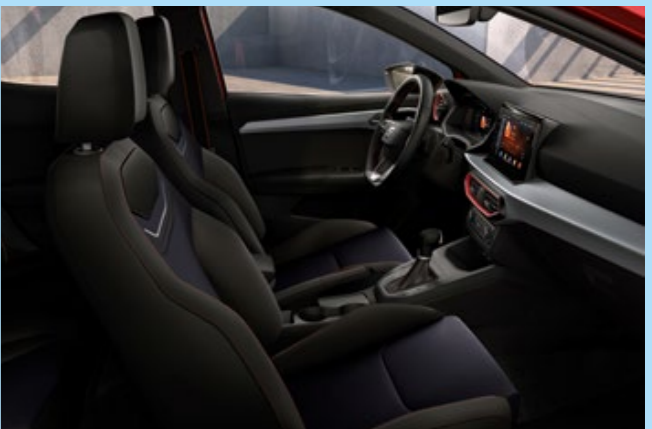

Get ready to impress your mates, with a SEAT Ibiza that feels as dynamic as it looks. The FR trim combines sporty design touches with enhanced performance to give you the optimum drive experience.

Immersed in light
 What's better than you and your best friends cruising in your SEAT Ibiza? Well, you and your best friends cruising in the SEAT Ibiza with the automatic sunroof wide open.