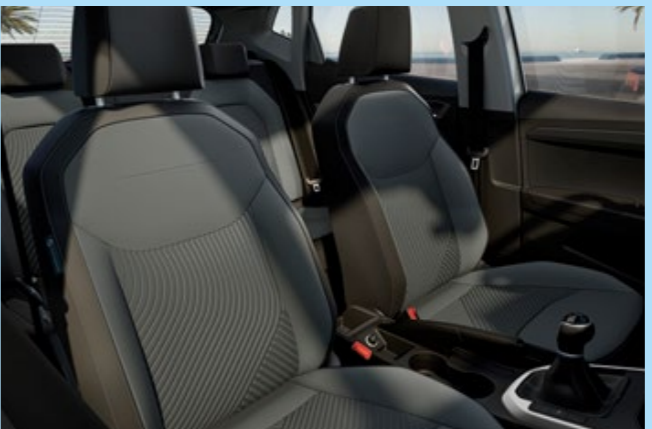

Environmentally conscious, contemporary cockpit
Your Ibiza Style's interior now comes upholstered in Calella SEAQUAL® Marine fabric with LABEL blue by BORGERS® carpets - two sustainable materials made using plastic collected from the sea.